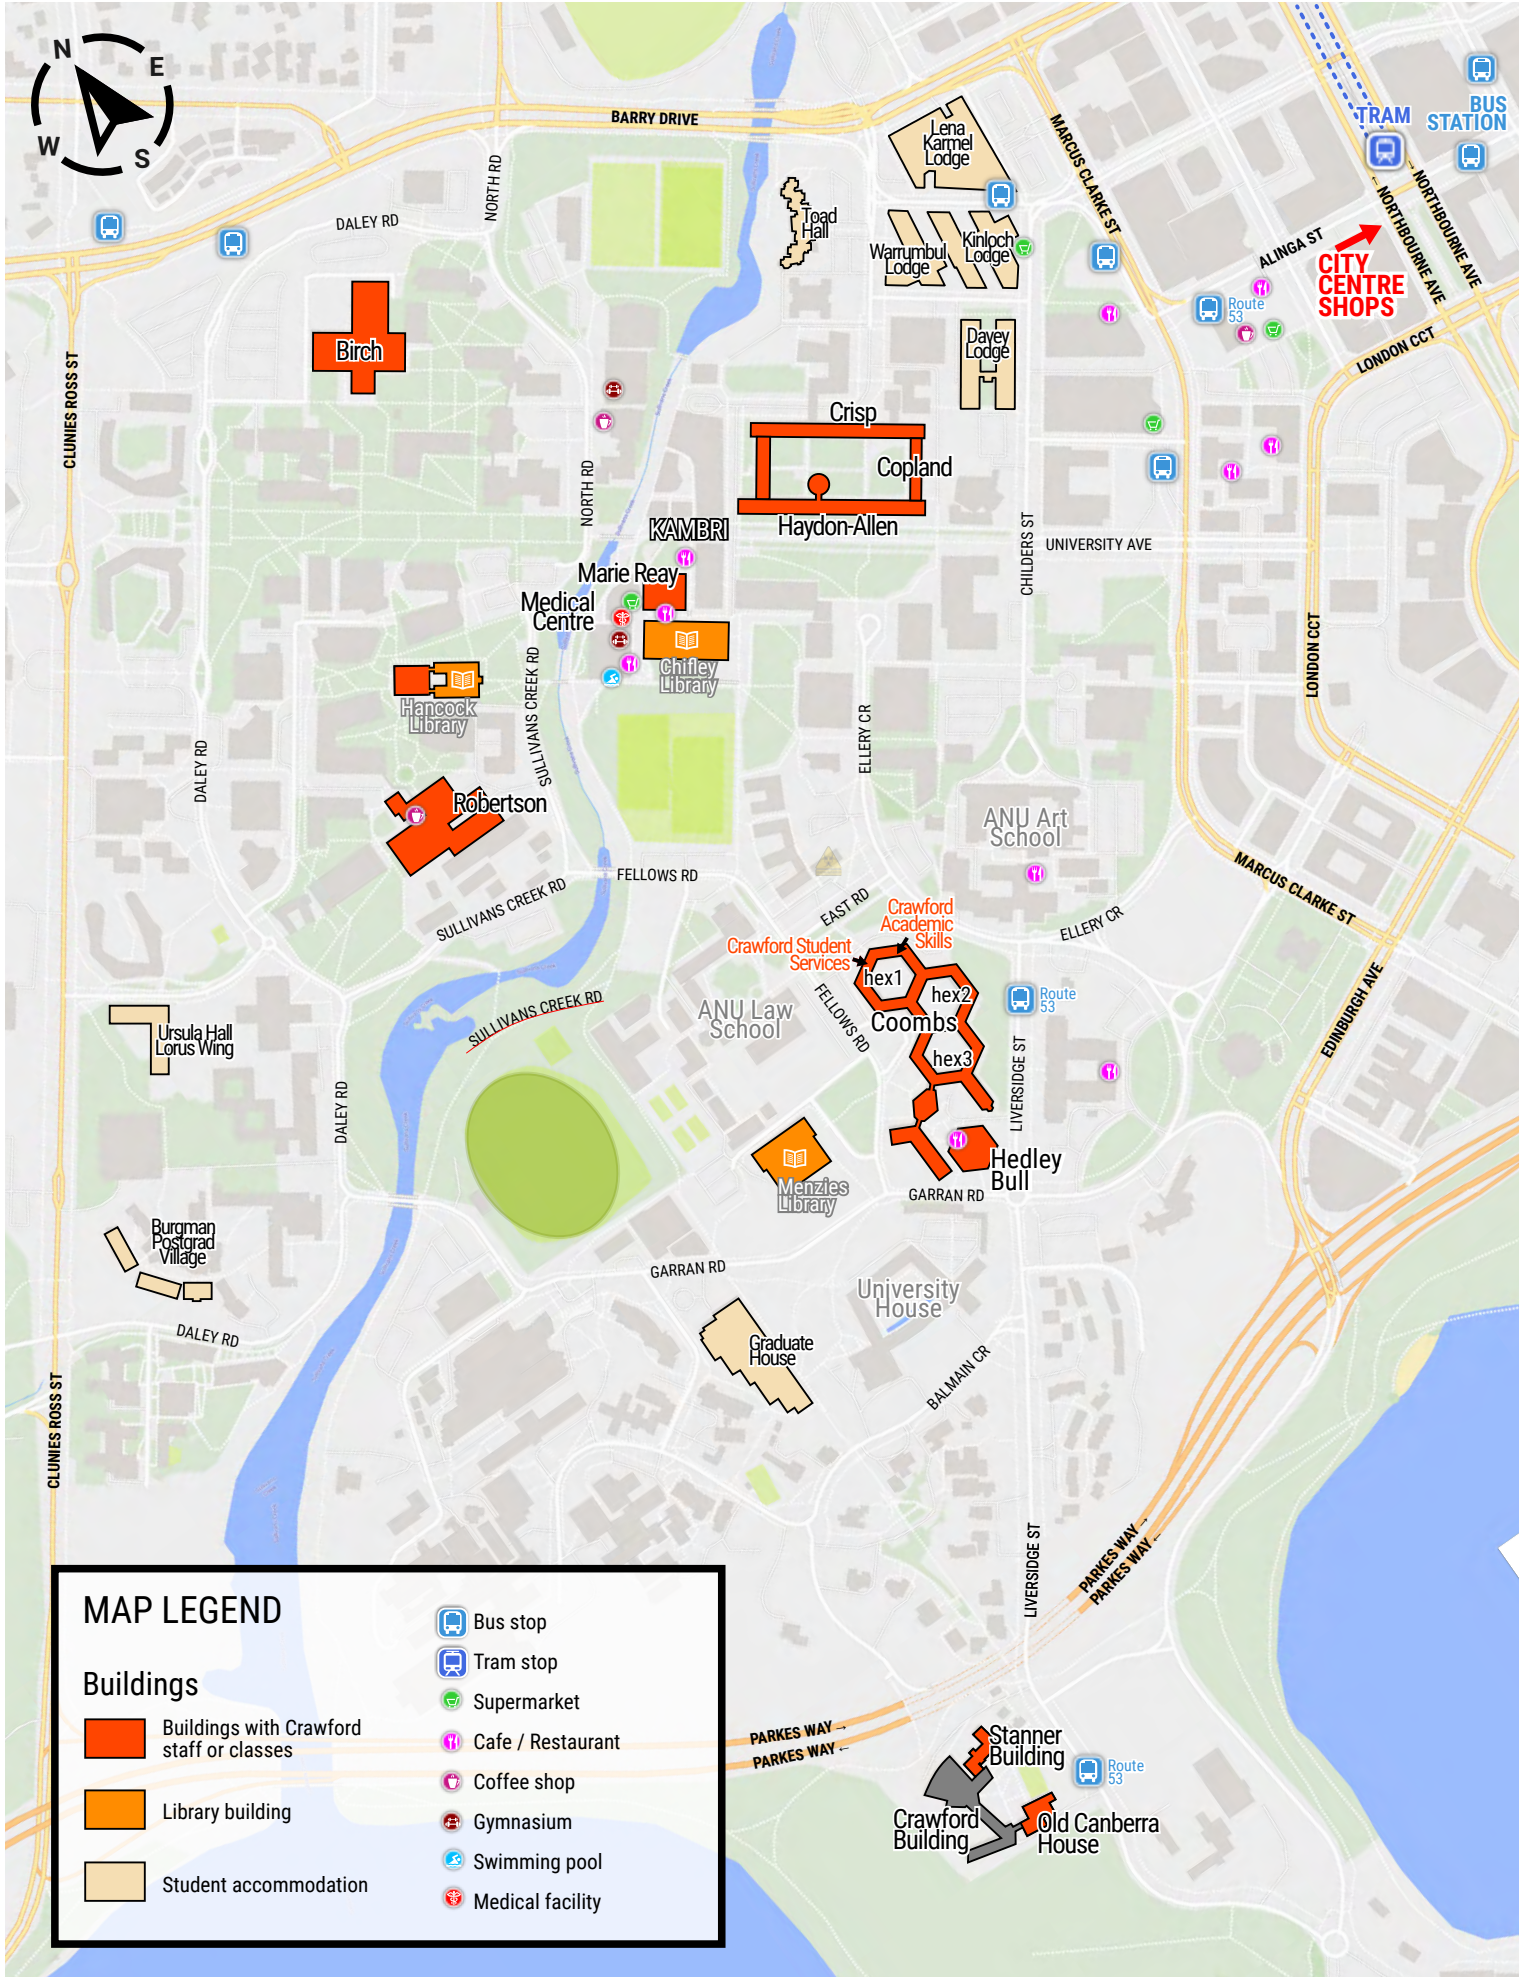

# ANU Crawford Student Map

**MAP LEGEND**

	Buildings with Crawford staff or classes		Bus stop
	Library building		Tram stop
	Student accommodation		Supermarket
			Cafe / Restaurant
			Coffee shop
			Gymnasium
			Swimming pool
			Medical facility

# CRAWFORD TEACHING ROOMS (Coombs & Hedley Bull)

Law School

EAST RD

Side entrance  
(to Hex 1 Level 1)

Crawford Student  
Services (Level 2)  
Scholarships  
Team (Level 2)

Crawford  
Academic Skills  
(Level 2)

Bike shed

Coombs  
Hexagon 1

Side entrance  
(to Hex 1 Level 2)

Student kitchen  
(Level 3)

Tea Room  
(Level 2)

FELLOWS RD

COOMBS BUILDING  
Front entrance

Coombs  
Hexagon 2

Bike shed

HEDLEY BULL

LIVERSIDGE ST

Hedley Bull  
Theatre 2

Hedley Bull  
Theatre 1

Entrance

GARRAN RD

NFSA Cafe